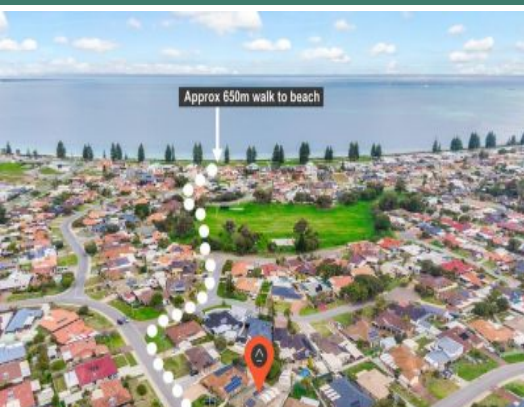

# PHOTOS COMING

SOCO

68 Donald Dr Safety Bay, WA

4

2

1

## 4x2 with Large Workshop plus Side Access

Welcome to 68 Donald Drive, Safety Bay - your dream home awaits! This beautifully renovated 4-bedroom, 2-bathroom property offers a comfortable and stylish living experience, perfect for families or professionals seeking spacious, modern accommodations.

### Location Highlights:

**Simone Boyd**

0488668067